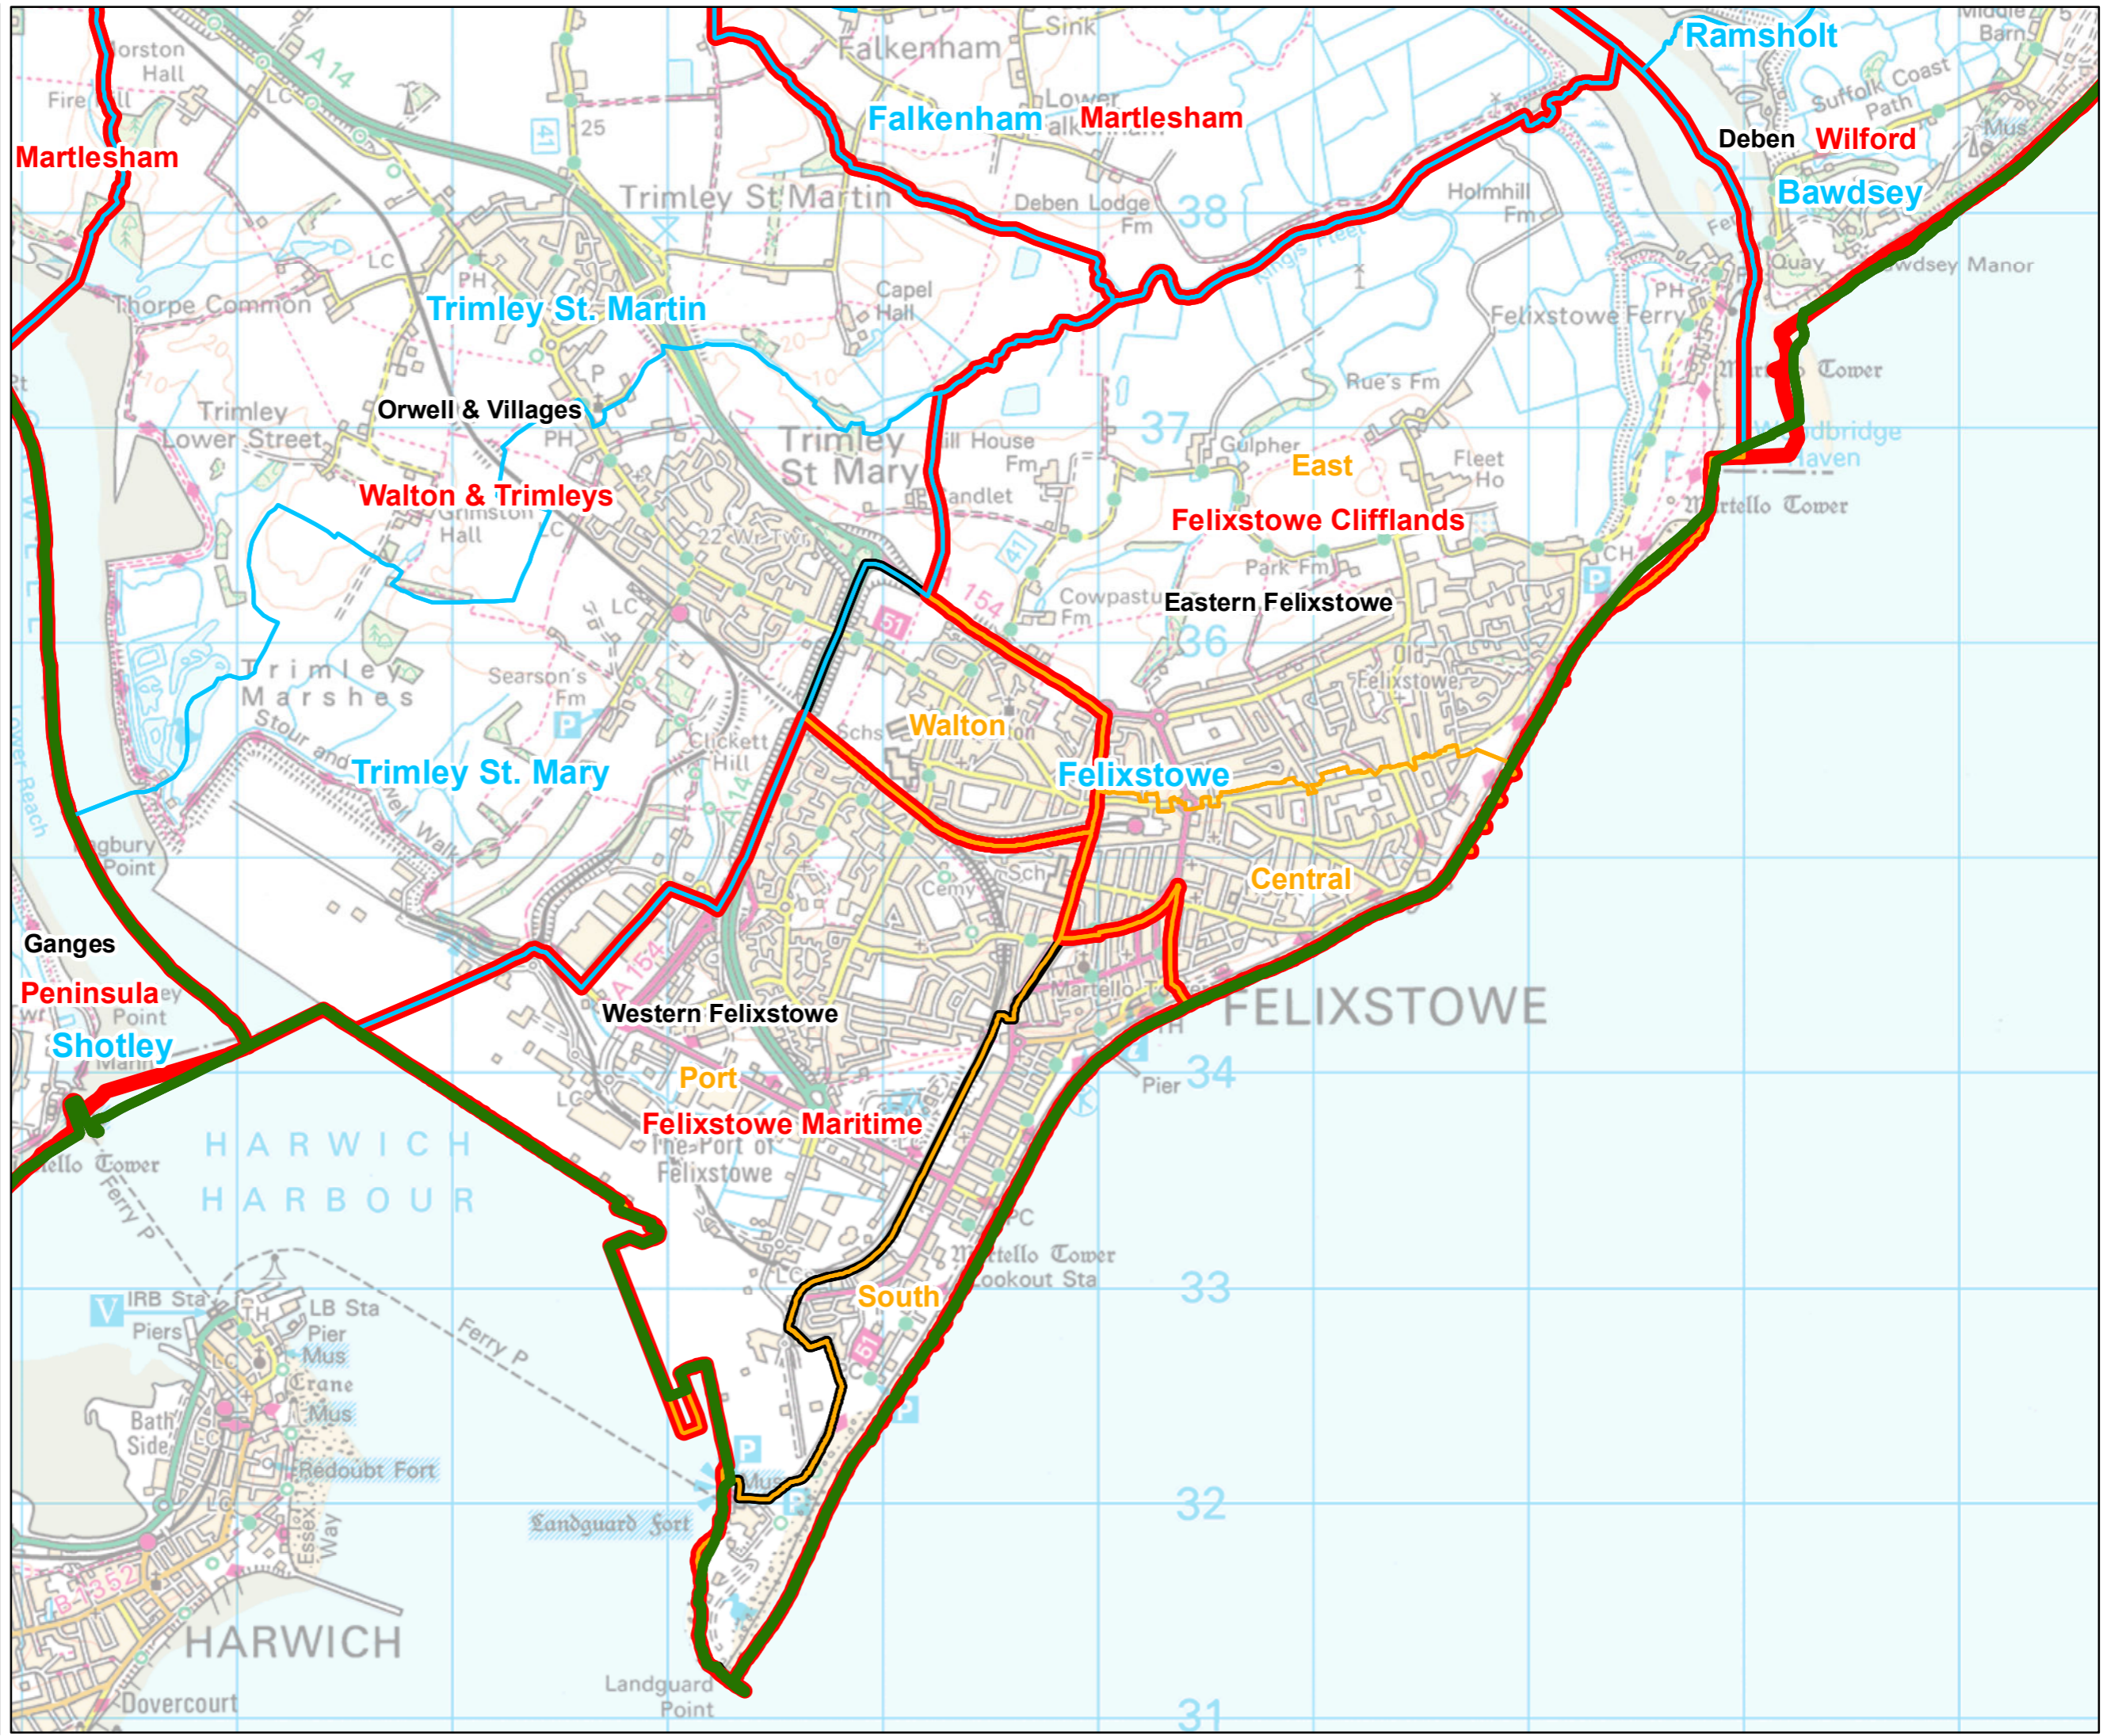

Parish ward arrangements for Felixstowe

-  County
-  District
-  Parish
-  Parish wards
-  Proposed Electoral Division
-  District/Borough Council Ward

This map is based upon Ordnance Survey material with the permission of Ordnance Survey on behalf of the Keeper of Public Records © Crown copyright and database right. Unauthorised reproduction infringes Crown copyright and database right. The Local Government Boundary Commission for England GD100049926 2020.