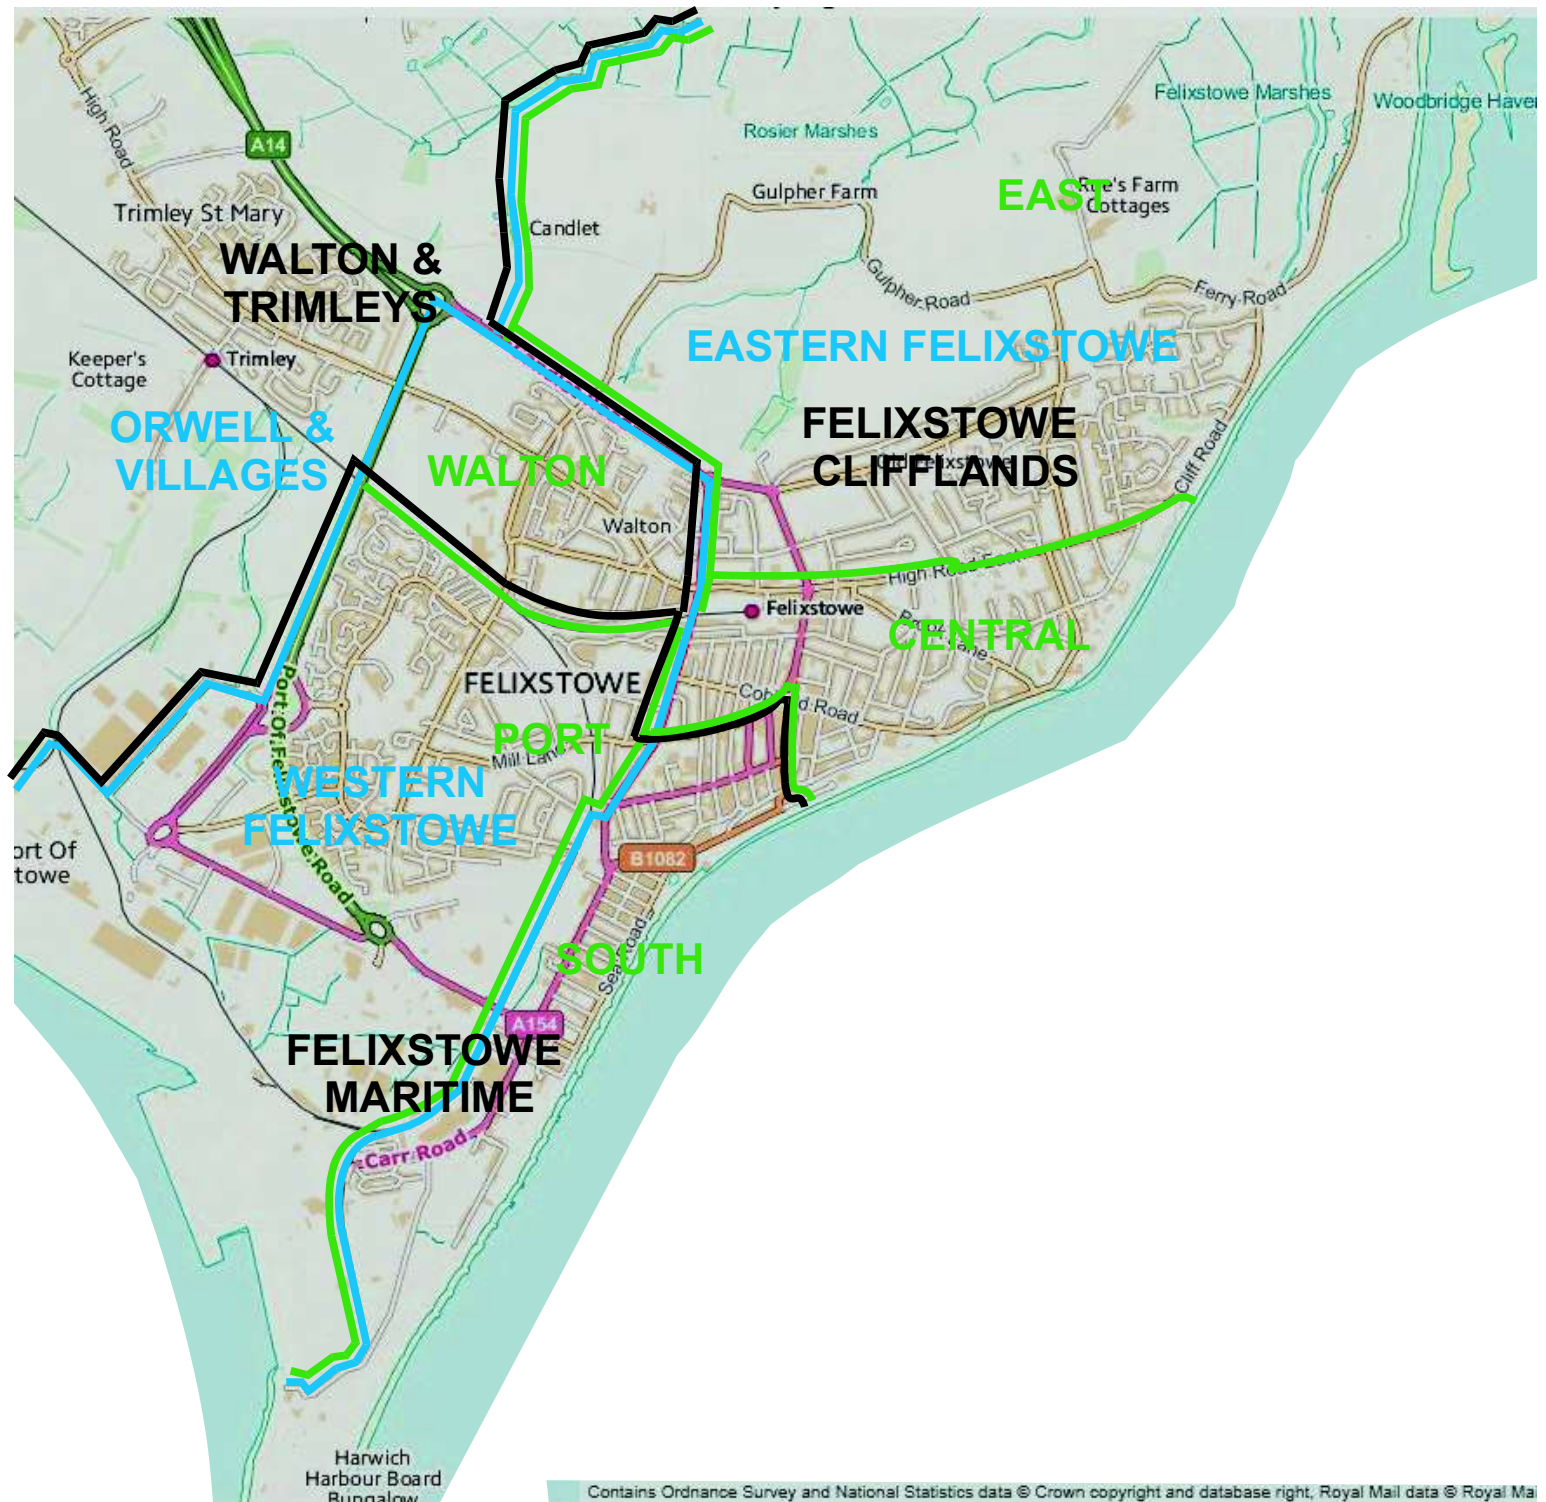

FELIXSTOWE WARDS 2019

DISTRICT WARD
(ALSO TOWN WARD BOUNDARY)

TOWN WARD

COUNTY DIVISION