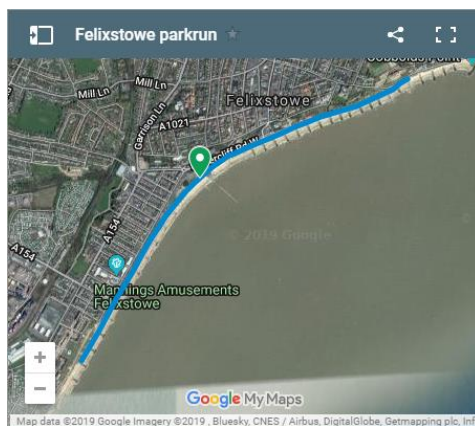

Sarah Fitch - Event Director Felixstowe parkrun

What is Felixstowe parkrun?

It is a 5km run - it's you against the clock.

When is it?

Every Saturday at 9:00am.

Where is it?

The event takes place at Undercliff Road West, Felixstowe, IP11 2AE.